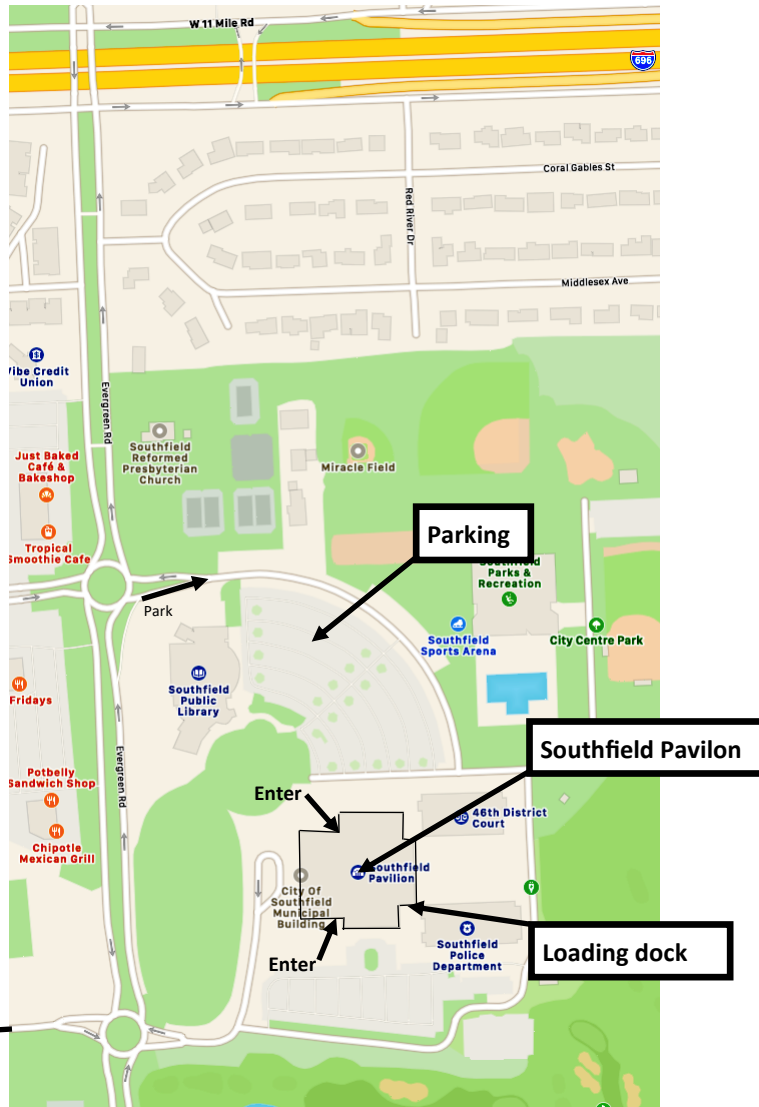

Exit I 696 at Evergreen Rd onto 11 Mile access road and proceed south on Evergreen to the first roundabout to enter the parking access.

www.thevee.org

VINTAGE ELECTRONICS E · X · P · O

Winter '24

Saturday, January 20, 2024

3:00 pm The Bargain Auction - our Donation auction with box lots and single items all at rock bottom prices

Note: Times may be adjusted due to weather or other factors

Please complete this form and send it with your check (made out to MARC) to:

**MVEC Winter Expo, C/O Mike Dale,
3464 Judd Rd, Milan, MI 48160**

Name and address:		
Last:	First:	
Address:		
City:	State:	Zip:
Contact information:		
Phone Number:		
Email:		

Sellers (limit 2 per table)	MARC members @ \$5 admission each		\$
	Non-members @ \$10 admission each		\$
Tables	First table @ \$35.00		\$
	Additional tables @ \$20.00 Each		\$
Booth: There are a limited number of 10' x 10' booths available at \$45.00 with 1 table			\$
Extra booth tables @ \$15 each (max 2 extra tables)			\$
Total			\$

General Admission: \$5.00,

Early Buyer(7:30 to 9 am): \$20.00

Tables will be available at the door if available

Load in helpers may be available for hire - please inquire

Masks may be recommended, please be prepared